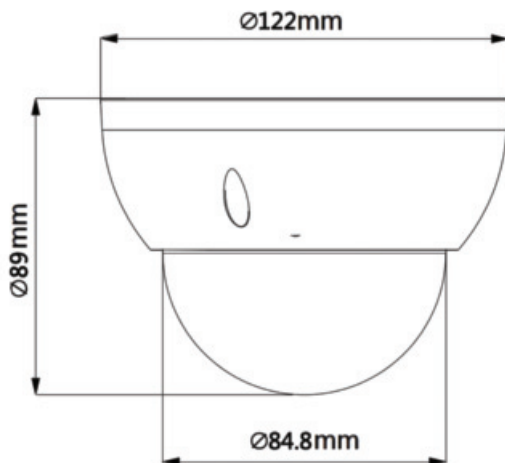

FREE Multisite VMS software
Download from www.watchnetinc.com

Optional Brackets:

BRACK-WM-48

BRACK-BB-48

iPhone

Model Number	MPIX-21MP4X
Camera	
Image Sensor	1/2.8" CMOS High definition sensor
Scanning System	Progressive scan
Effective Pixels	1920(H) x 1080(V), 2.1 Megapixels
Min Illumination	Color: 0.05Lux@F1.6; B/W: 0.005Lux@F1.6
Electronic Shutter Speed	1/3s ~1/30,000s
RAM/ROM	256M/128M
Lens	
Max Aperture	F1.6
Focal Length	2.7mm~11mm (4x Optical zoom)
Angle of View	H: 112.5° ~ 30°
Focus Control	Auto / Manual
Close Focus Distance	100mm~ 1000mm
PTZ	
Manual Control Speed	Pan: 0.1° ~ 100° /s; Tilt: 0.1° ~ 60° /s
Preset Speed	Pan: 100° /s; Tilt: 60° /s
Pan/Tilt Range	Pan: 0° ~ 355°; Tilt: 0° ~ 90°
Preset	300
Speed Setup	Human-oriented focal Length / Speed adaptation
PTZ Mode	8 Tour (up to 32 preset per tour)
Idle Action	Activate Preset/Pan/Scan/Tour/Pattern if there is no command in the specified period
Power up Action	Auto restore to previous PTZ and lens status after power failure
Video	
Compression	H.265 / H.264 / MJPEG (Sub Stream)
Resolution	1080P(1920×1080)/720P(1280×720)/D1(704×576/704×480)/CIF(352×288/352×240)
Bit Rate	H.265/H.264: 448K ~ 8192Kbps, MJPEG: 5120K ~ 10240Kbps
Frame Rate	Main Stream: 1080P/720P/D1 (1 ~ 25/30fps) / Sub Stream1: D1/CIF(1 ~ 25/30fps) / Sub Stream2: 720P/D1/CIF (1 ~ 25/30fps)
Day/Night	Auto(ICR) / Color / B/W
White Balance	Auto,ATW,Indoor,Outdoor,Manual
Backlight Compensation	BLC / HLC / WDR (120dB)
Noise Reduction	Ultra DNR (2D/3D)
Digital Zoom	16x
Privacy Masking	Up to 24 areas
Gain Control	Auto / Manual
Motion Detection	Support
Region of Interest	Support
Defog	Support
Flip	180°
Network	
Ethernet	RJ-45 (10XBase-T/100Base-TX)
Streaming Method	Unicast / Multicast
Protocol	IPv4/IPv6, HTTP, HTTPS, SSL, TCP/IP, UDP, UPnP, ICMP, IGMP, SNMP, RTSP, RTP, SMTP, NTP, DHCP, DNS,PPPOE,DDNS,FTP, IP Filter,QoS,Bonjour,802.1x
Edge Storage	NAS (Network Attached Storage), Local PC for instant recording, Micro SD card 128GB
Max. User Access	20 users
Web Viewer	IE, Chrome, Firefox, Safari
Smart Phone	IOS, Android
General	
Power Consumption	5.5W
Power Supply	DC 12V/1.5A, PoE(802.3af)
Protection Level	IP66, IK10, PoE
Operating temperature	-30° to 60 °C (-22°F to 140°F) / Less than 95% RH
Dimensions	Φ122 (mm) x 89 (mm) / Φ4.8" x 3.5"
Net/Gross Weight	0.52kg(1.23lb) / 0.73kg(1.61lb)